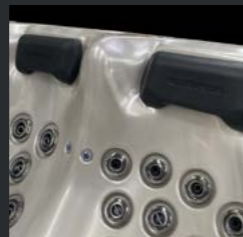

Colour palette

Embossed Headrests
In response to manufacturing challenges, we are replacing the current Lounger and Versatile head rests with one Sapphire Embossed headrest across all models. This will be a phased approach during 2022