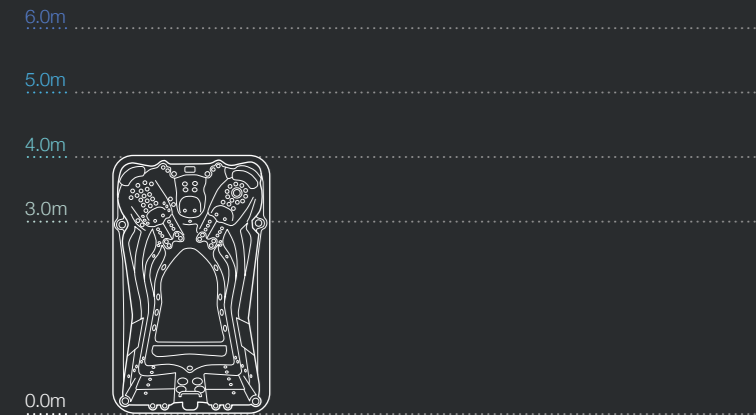

# mySwimgym 4.0m

*'Being injured was quite hard for me, but my recovery was much faster than anticipated thanks to the water therapy in my swim spa'.*

4.0m	
3960x2290x1340mm	
Capacity	4250 LTR
Dry weight	830 KG
Wet weight	5380 KG