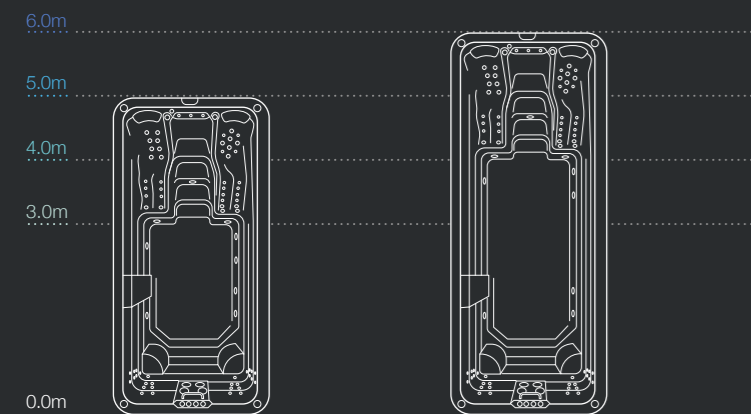

# myIndulge SERIES

'When renovating our backyard, we decided to treat ourselves to a swim spa. It has really brought a new level of luxury to our entertaining area'.

5.0m		6.0m	
Dimensions	4965x2290x1320mm	Dimensions	5980x2290x1320mm
Capacity	6250 LTR	Capacity	8250 LTR
Dry weight	1150 KG	Dry weight	1450 KG
Wet weight	7700 KG	Wet weight	10000 KG