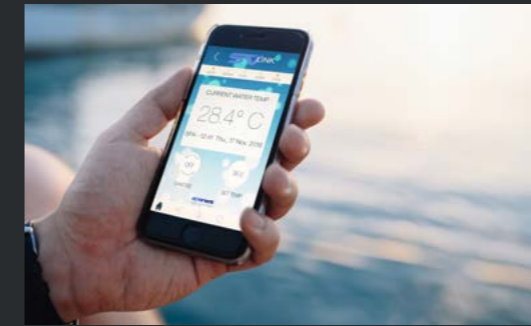

## smartTOUCH digital touchpad

Large 4.3" viewing area, optimised for use outdoors, the anti-glare and anti-reflective screen is easy to use with wet or dry hands. With software tailored for use with your Sapphire Spa, intuitive menus let you take control of every function with ease.

## mySpaLINK

Control your spa from anywhere in the world. The mySpaLINK module and 'app' allow you to connect to and take control of your spa, locally or remotely via a WiFi, 3G or 4G network, providing access to your spa from any location at any time.