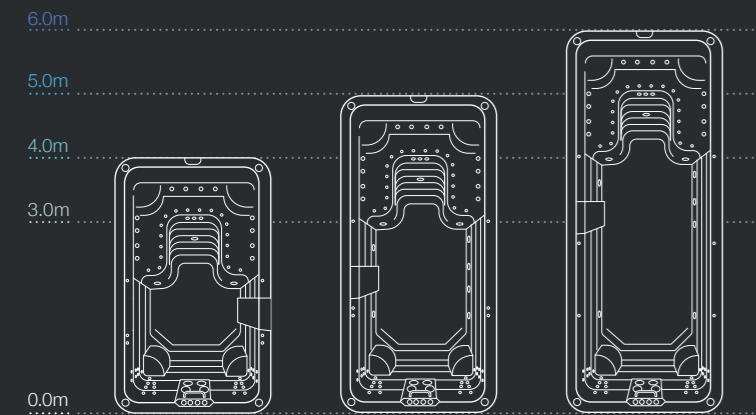

myWatersedge SERIES

'Being injured was quite hard for me, but my recovery was much faster than anticipated thanks to the water therapy in my swim spa'.

4.0m	5.0m	6.0m
3960x2290x1320mm	4965x2290x1320mm	5980x2290x1320mm
Capacity 4250 LTR	Capacity 6250 LTR	Capacity 8250 LTR
Dry weight 830 kg	Dry weight 1150 kg	Dry weight 1450 kg
Wet weight 5380 kg	Wet weight 7700 kg	Wet weight 10000 kg

For technical information see page 22