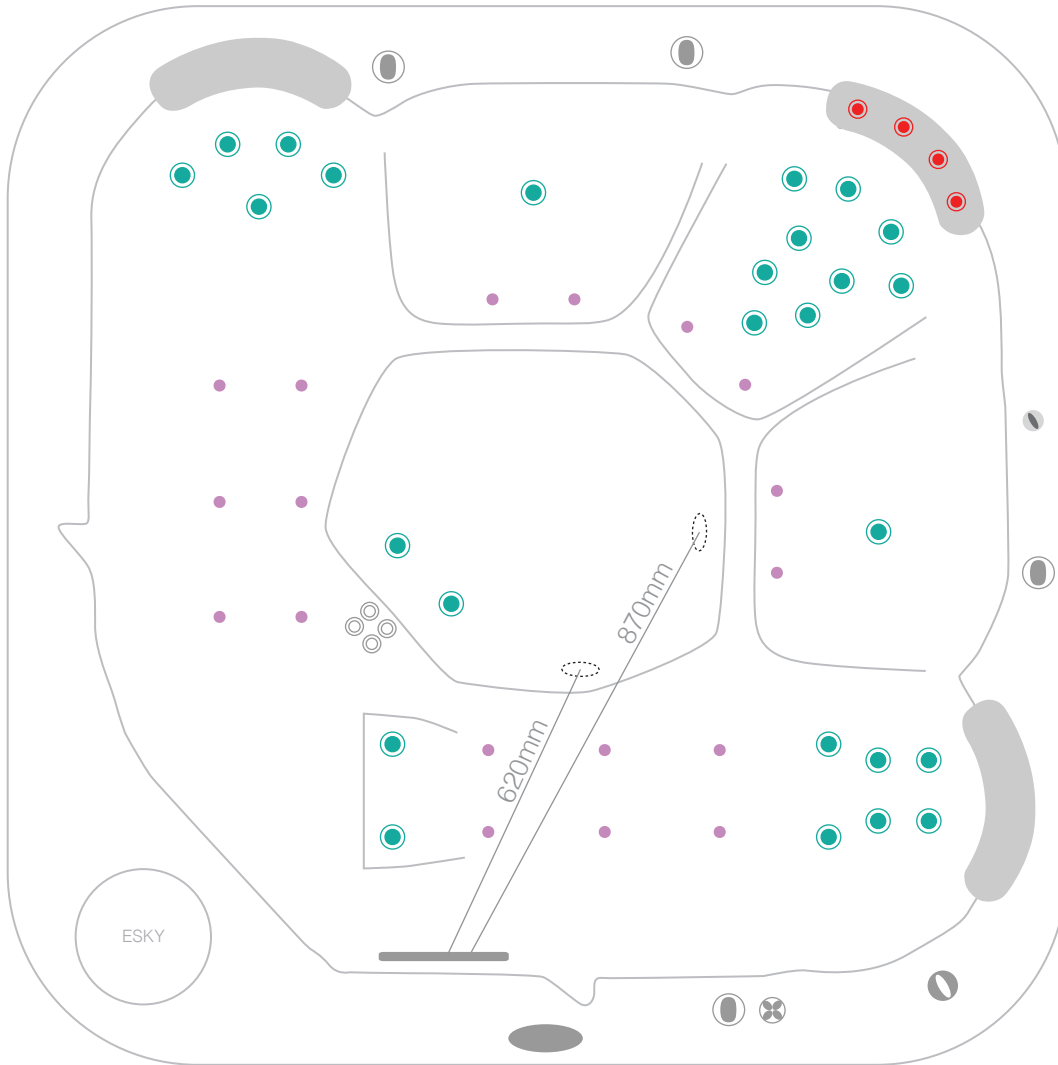

myChillout48STANDARD+

technical specifications : 2021_03
2100 x 2100 x 890

Sapphire Spas comply with Australian Standard AS1926.3-2010

- 500 series jet
- 400 series jet
- 300 series jet
- 200 series jet
- volcano jet
- 7" cohuna jet
- swim jet
- neck jet
- air massage jet
- large diverter control
- small on/off control
- air control
- aromatherapy canister
- touchpad control
- filter box
- safety suction
- water return jet
- water spout

myChillout48STANDARD+

technical specifications : 2021_03
2100 x 2100 x 890