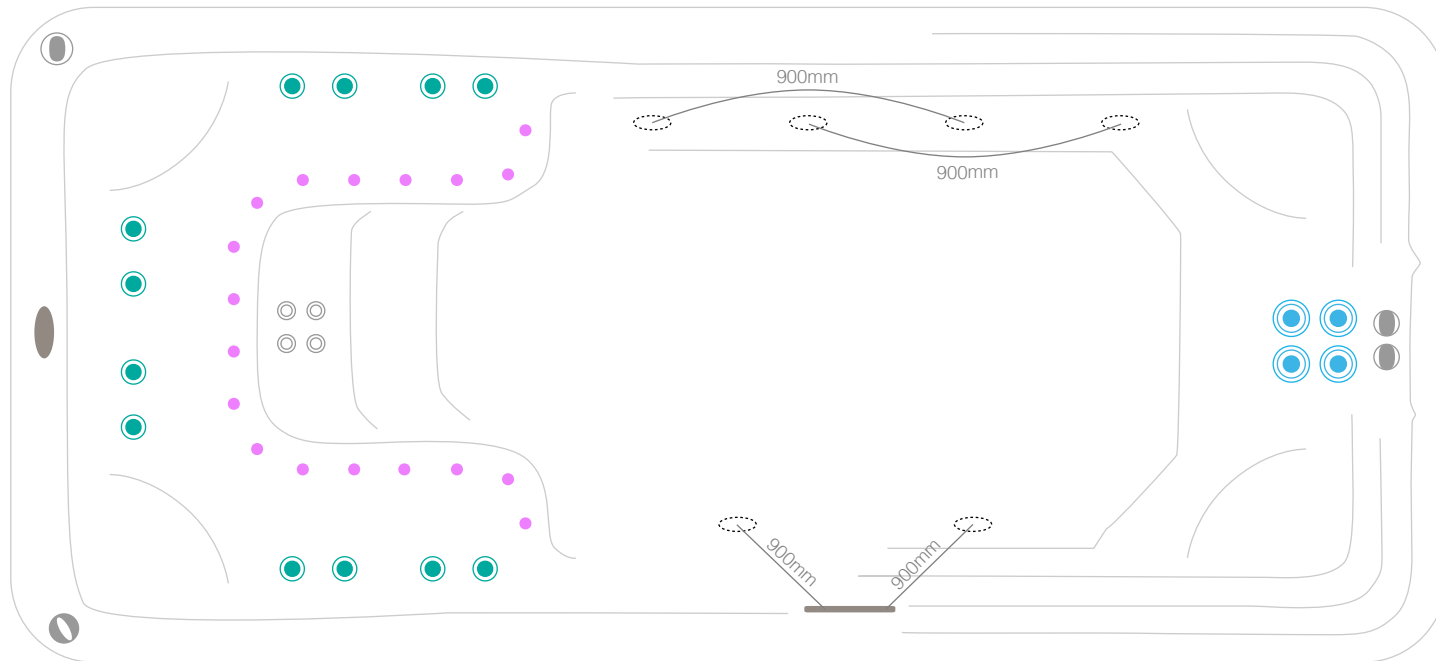

myWatersedge5.0mPREMIUM 34jets

technical specifications : 2021_03
4965 x 2290 x 1320

- 500 series jet
- 400 series jet
- 300 series jet
- 200 series jet
- volcano jet
- 7" cohuna jet
- swim jet
- neck jet
- air massage jet
- large divertor control
- small on/off control
- air control
- aromatherapy canister
- touchpad control
- filter box
- safety suction
- water return jet
- water spout

Sapphire Spas comply with Australian Standard AS1926.3-2010

myWatersedge5.0mPREMIUM 34jets

technical specifications : 2021_03
4965 x 2290 x 1320