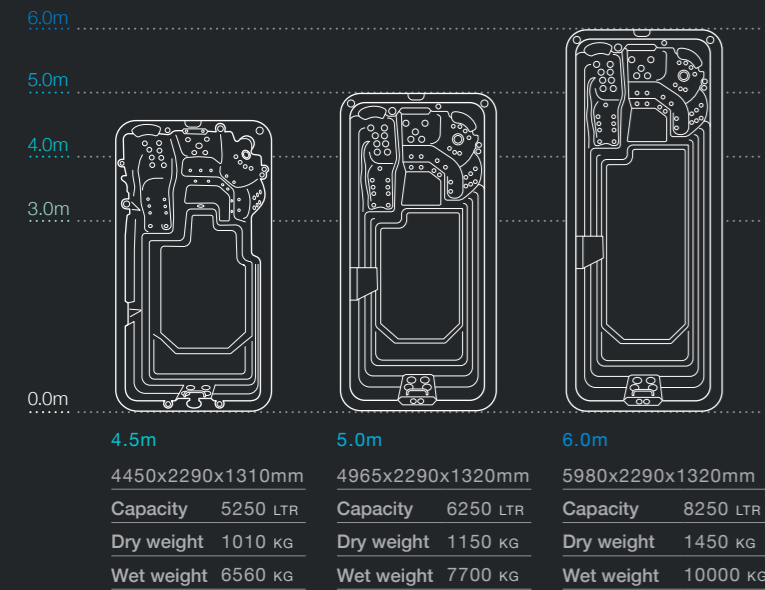

myWorkoutCLASSIC

2 PUMPS POWERING 4 SWIM JETS

- SPLASH & AQUA PLAY
- COMFORTABLE MOULDED MASSAGE SEATS & LOUNGER
- TARGETED MASSAGE JETS FOR ACHES & PAINS
- SMALL POOL + THERAPY JETS
- SWIM | WALK | STRETCH | RUN
- KICK & SWIM ASSISTED BY STAINLESS STEEL HANDLE
- WEIGHTLESS REHABILITATION | PILATES | MOBILITY
- OPTIONAL HEAT&COOL PUMP FOR CHEAPER HEATING
- OPTIONAL TETHER ASSISTED SWIM

For technical information see page 26