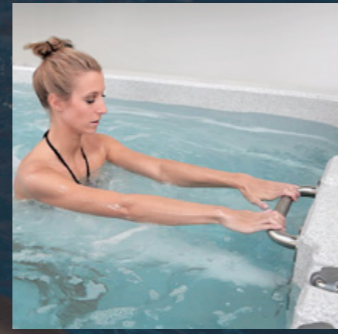

myWorkoutCLASSIC

2 PUMPS POWERING 4 SWIM JETS

- SPLASH & AQUA PLAY
- COMFORTABLE MOULDED MASSAGE SEATS & LOUNGER
- TARGETED MASSAGE JETS FOR ACHES & PAINS
- SMALL POOL + THERAPY JETS
- SWIM | WALK | STRETCH | RUN
- KICK & SWIM ASSISTED BY STAINLESS STEEL HANDLE
- WEIGHTLESS REHABILITATION | PILATES | MOBILITY
- OPTIONAL HEAT&COOL PUMP FOR CHEAPER HEATING
- OPTIONAL TETHER ASSISTED SWIM

For technical information see page 26

CLASSIC

Custom jetted seats & lounger & no-impact aquatic training

Tension held in our postural muscles and the muscles of our back, neck and shoulders will often feel worse with rest; they actually respond much better to massage and movement to alleviate stiffness and support the healing process

- 2 X HYDROJET 3HP PUMPS
- 4 X SWIM JETS
- SV3 SMART CONTROL
- OZONE FILTRATION
- 6KW HEATER
- HEAT PUMP READY
- EXTRA MASSAGE JETS
- LED WATERLINE LIGHTING
- STAINLESS SUPPORT BAR