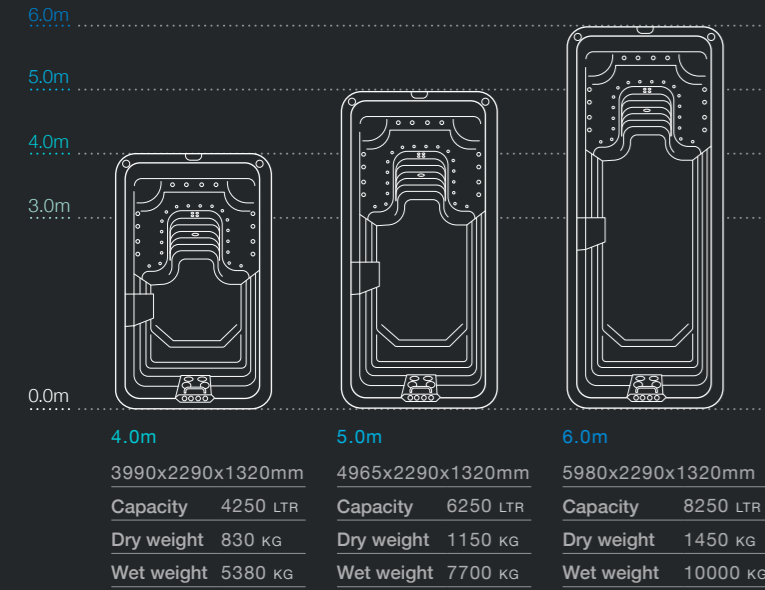

myWatersedgeCLASSIC

- 2 PUMPS POWERING 4 SWIM JETS
- SPLASH & AQUA PLAY
- WIDE WRAP AROUND BENCH SEATING
- EASY ENTRY STEPS
- SMALL POOL + THERAPY JETS
- SWIM | WALK | STRETCH | RUN
- KICK & SWIM ASSISTED BY STAINLESS STEEL HANDLE
- WEIGHTLESS REHABILITATION | PILATES | MOBILITY
- OPTIONAL HEAT&COOL PUMP FOR CHEAPER HEATING
- OPTIONAL TETHER ASSISTED SWIM

For technical information see page 26