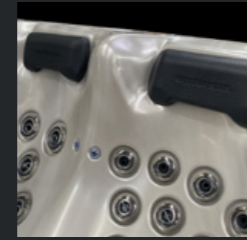

Embossed Headrests

In response to manufacturing challenges, we are replacing the current Lounger and Versatile head rests with one Sapphire Embossed headrest across all models. This will be a phased approach.