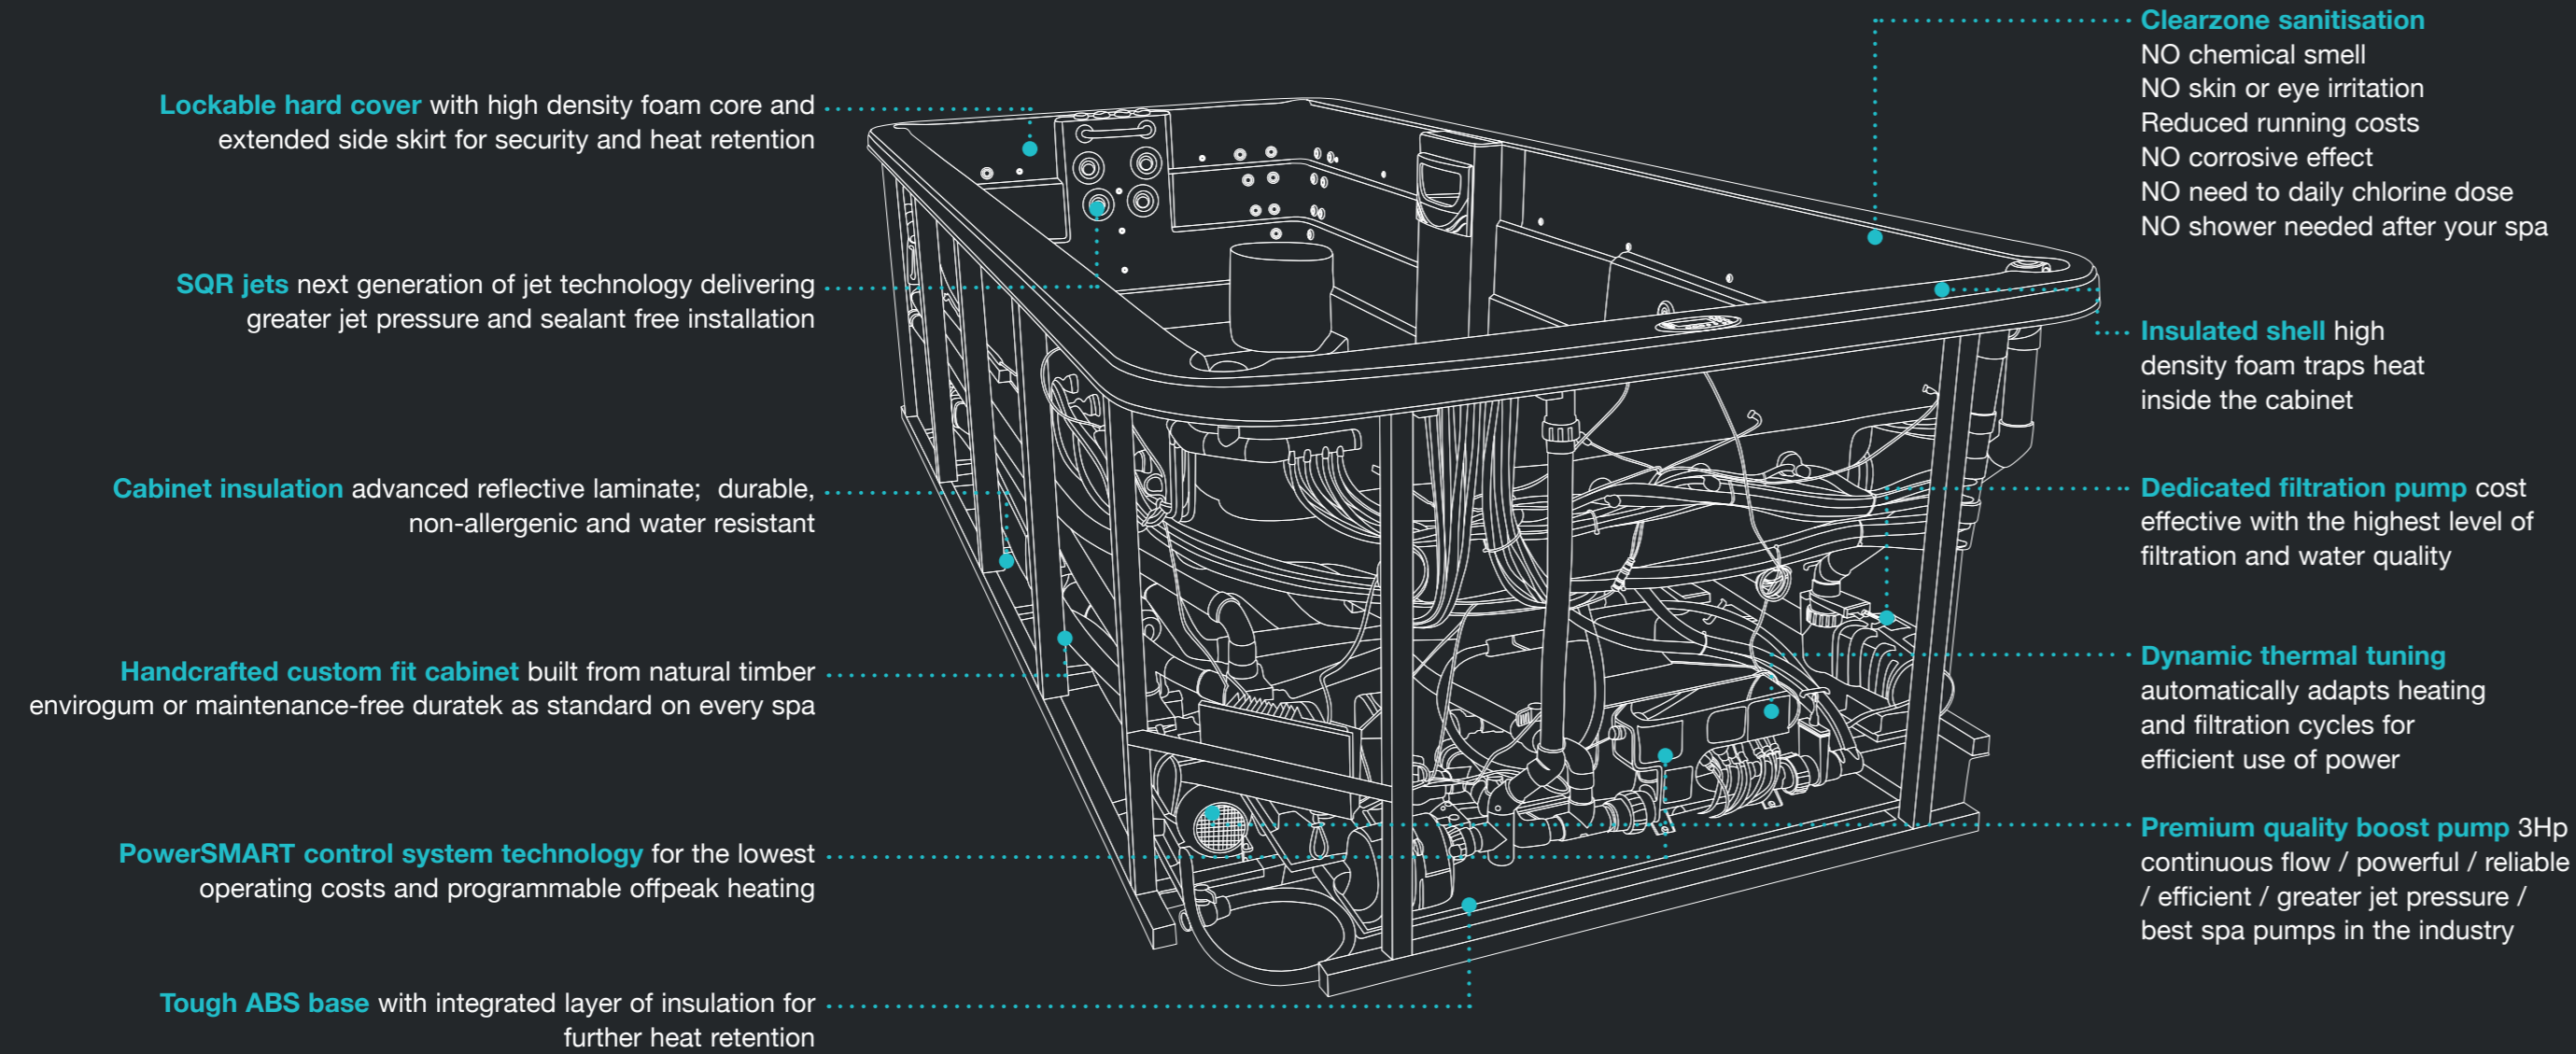

# Naturally integrated energy efficiency creates the lowest possible daily operating cost

## Superior performance with superior features

- SQR jet system**
- New spectrum jets on all sapphire spas.
  - SQR (Simple, Quick, Reliable) System.
  - Better seals to provide increased jet pressure.
- Superior performance**
- 20% increase in pressure achieved via a more effective venturi.
  - Almost zero water bypass resulting in more water being forced into the jet.
  - Free flowing jet that allows greater pressure at jet face.
- Advanced manufacturing**
- Less steps, less tools.
  - Less chance of errors and greater consistency.
  - Tried and tested in the USA and Europe.
  - Superior comfort and ergonomics.
- Unrivalled reliability**
- Significantly reduced potential for leaks.
  - Introduction of a new locking mechanism.
  - Jets that can be removed with ease and are less prone to getting stiff.