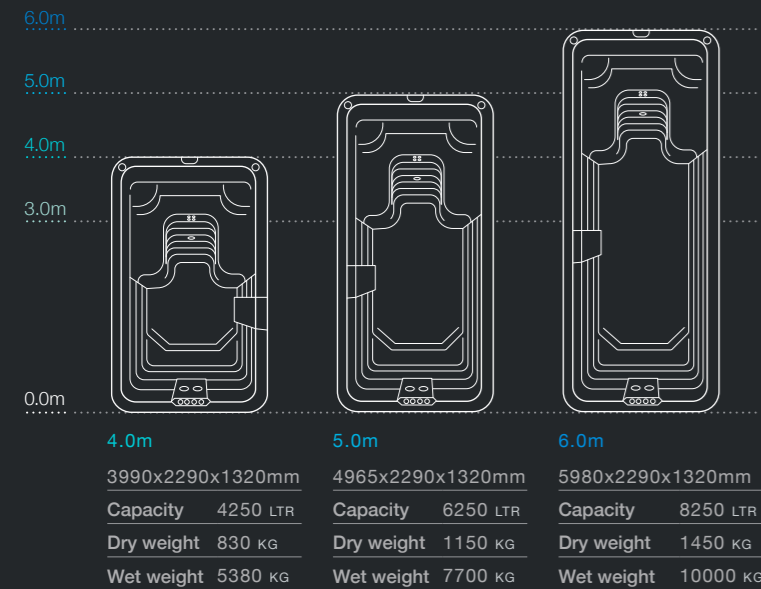

myWatersedgePLUNGE

- 1 PUMP POWERING 2 SWIM JETS
- SPLASH & AQUA PLAY
- WIDE WRAP AROUND BENCH SEATING
- EASY ENTRY STEPS
- SMALL BACKYARD POOL
- WALK | STRETCH | RUN
- SUPPORTED REHABILITATION | PILATES | MOBILITY
- OPTIONAL HEAT&COOL PUMP FOR CHEAPER HEATING
- OPTIONAL TETHER ASSISTED SWIM

For technical information see page 26