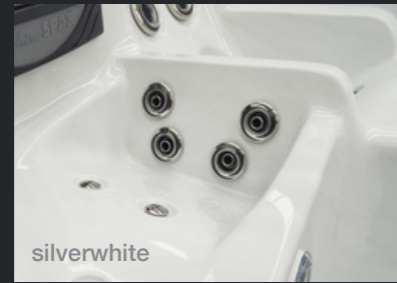

Colour palette

Embossed Headrests

In response to manufacturing challenges, we are replacing the current Lounger and Versatile head rests with one Sapphire Embossed headrest across all models. This will be a phased approach.

Heatlockthermo+ hard covers

Our heatlockthermo+ hard covers are designed to be good looking, hard wearing and money saving. These foam filled covers are custom fitted to your spa to capture heat and conserve energy

Custom Cabinetry

Sapphire Spas offer EnviroGum natural timber cabinetry with all our spas. We have also developed duratek as a low maintenance timber alternative

Natural EnviroGum timber

Accessories

3 Tier Swim Spa Steps

- Solid synthetic timber steps treads
- Powder coated aluminium base & rails
- 780mm W x 540mm H x 810mm D