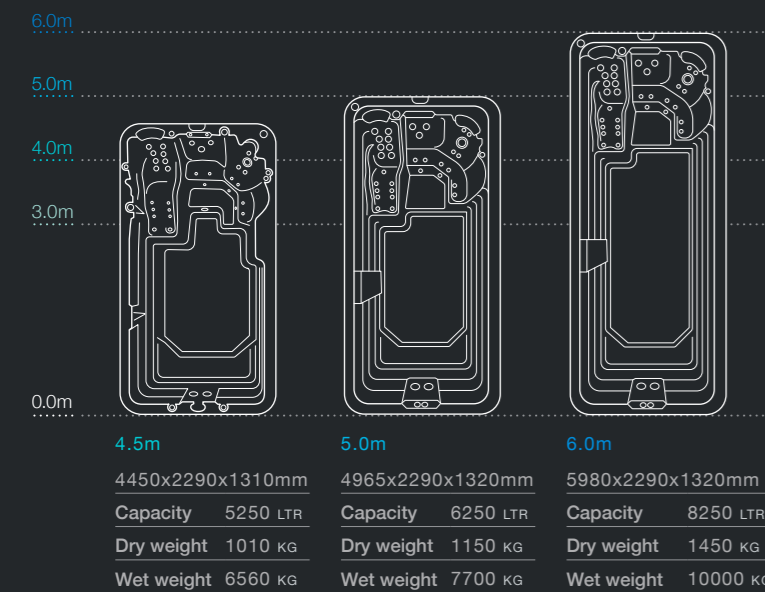

myWorkoutPLUNGE

- 1 PUMP POWERING 2 SWIM JETS
- SPLASH & AQUA PLAY
- COMFORTABLE MOULDED MESSAGE SEATS & LOUNGER
- TARGETED MESSAGE JETS FOR ACHES & PAINS
- SMALL BACKYARD POOL
- WALK | STRETCH | RUN
- SUPPORTED REHABILITATION | PILATES | MOBILITY
- OPTIONAL HEAT&COOL PUMP FOR CHEAPER HEATING
- OPTIONAL TETHER ASSISTED SWIM

For technical information see page 26